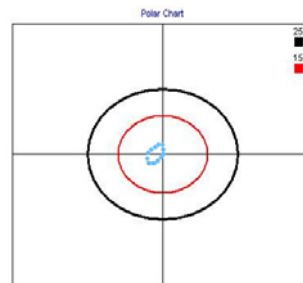

LT-1000

Compact Camera Module Tilt Inspector

Tilt Okay

Tilt NG

Compact Camera Module Auto Focus Actuator tilt inspection could be applied on VCM.

User Friendly interface (GUI)

System layout

Specification

Tilt Measurement

Measuring range: $\pm 10\text{min} \sim \pm 150\text{min}$

Resolution: 5.0sec~37.5sec

Sampling rate: 25 times/sec

Input AC: 110~220 V(Manual)

Power Supply

DC: MAX 32V, 3A

Resolution: 1mA, 10mV