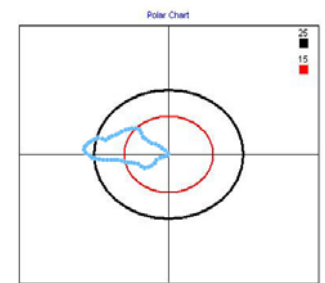

LT-1000

Compact Camera Module Tilt Inspector

Tilt Okay

Tilt NG

Compact Camera Module Auto Focus Actuator tilt inspection could be applied on VCM.

User Friendly interface (GUI)

System layout

Specification

Tilt Measurement

Measuring range: $\pm 10\text{min} \sim \pm 150\text{min}$

Resolution: 5.0sec~37.5sec

Sampling rate: 25 times/sec

Input AC: 110~220 V(Manual)

Power Supply

DC: MAX 32V, 3A

Resolution: 1mA, 10mV