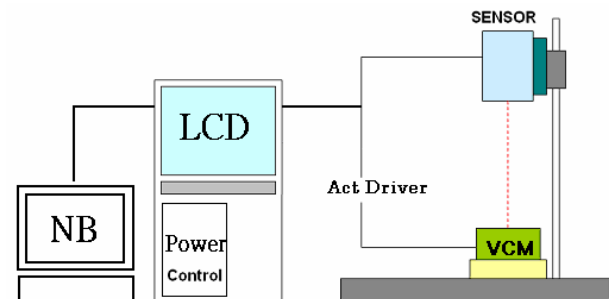

LT-1000

Compact Camera Module Tilt Inspector

Tilt Okay

Tilt NG

Compact Camera Module Auto Focus Actuator tilt inspection could be applied on VCM.

User Friendly interface (GUI)

System layout

Specification

Tilt Measurement

Measuring range: $\pm 10\text{min} \sim \pm 150\text{min}$

Resolution: 5.0sec~37.5sec

Sampling rate: 25 times/sec

Input AC: 110~220 V(Manual)

Power Supply

DC: MAX 32V, 3A

Resolution: 1mA, 10mV