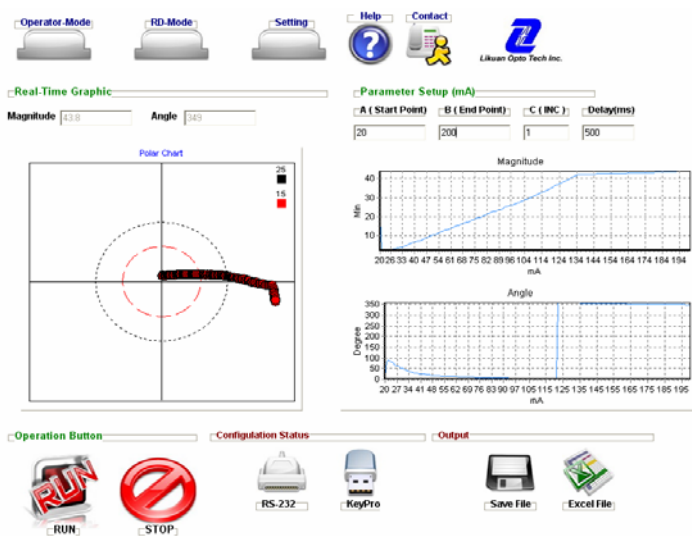

LT-1000

Compact Camera Module Tilt Inspector

Tilt Okay

Tilt NG

Compact Camera Module Auto Focus Actuator tilt inspection could be applied on VCM.

User Friendly interface (GUI)

System layout

Specification

Tilt Measurement

Measuring range: $\pm 10\text{min} \sim \pm 150\text{min}$

Resolution: 5.0sec~37.5sec

Sampling rate: 25 times/sec

Input AC: 110~220 V(Manual)

Power Supply

DC: MAX 32V, 3A

Resolution: 1mA, 10mV